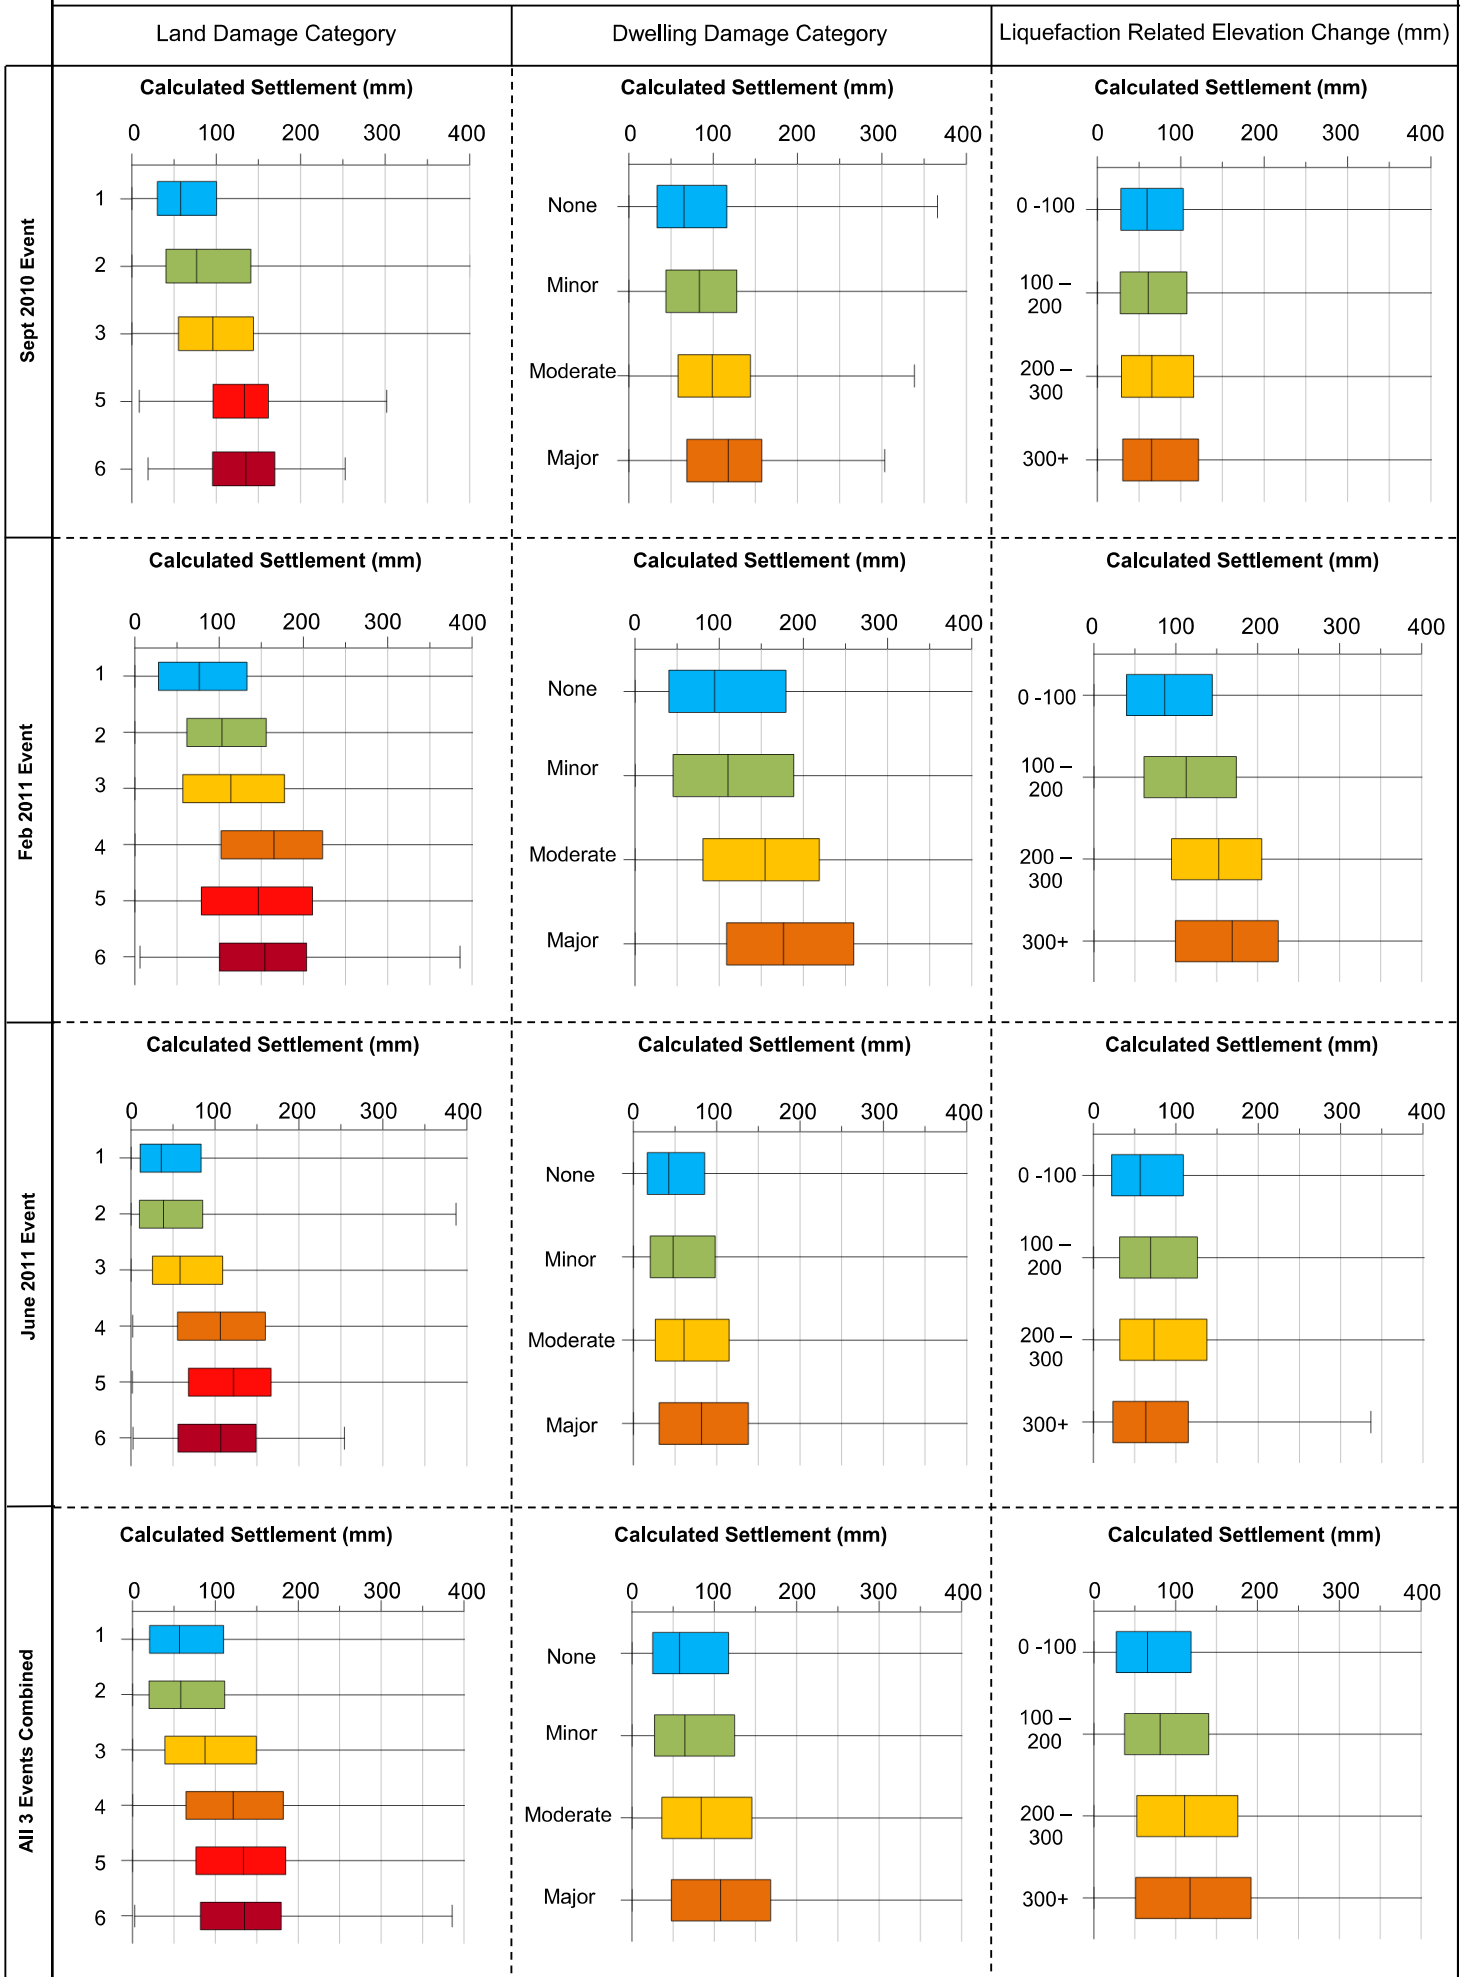

Calculated Settlement Indicator based on UoC PGA Distribution

Figure G6