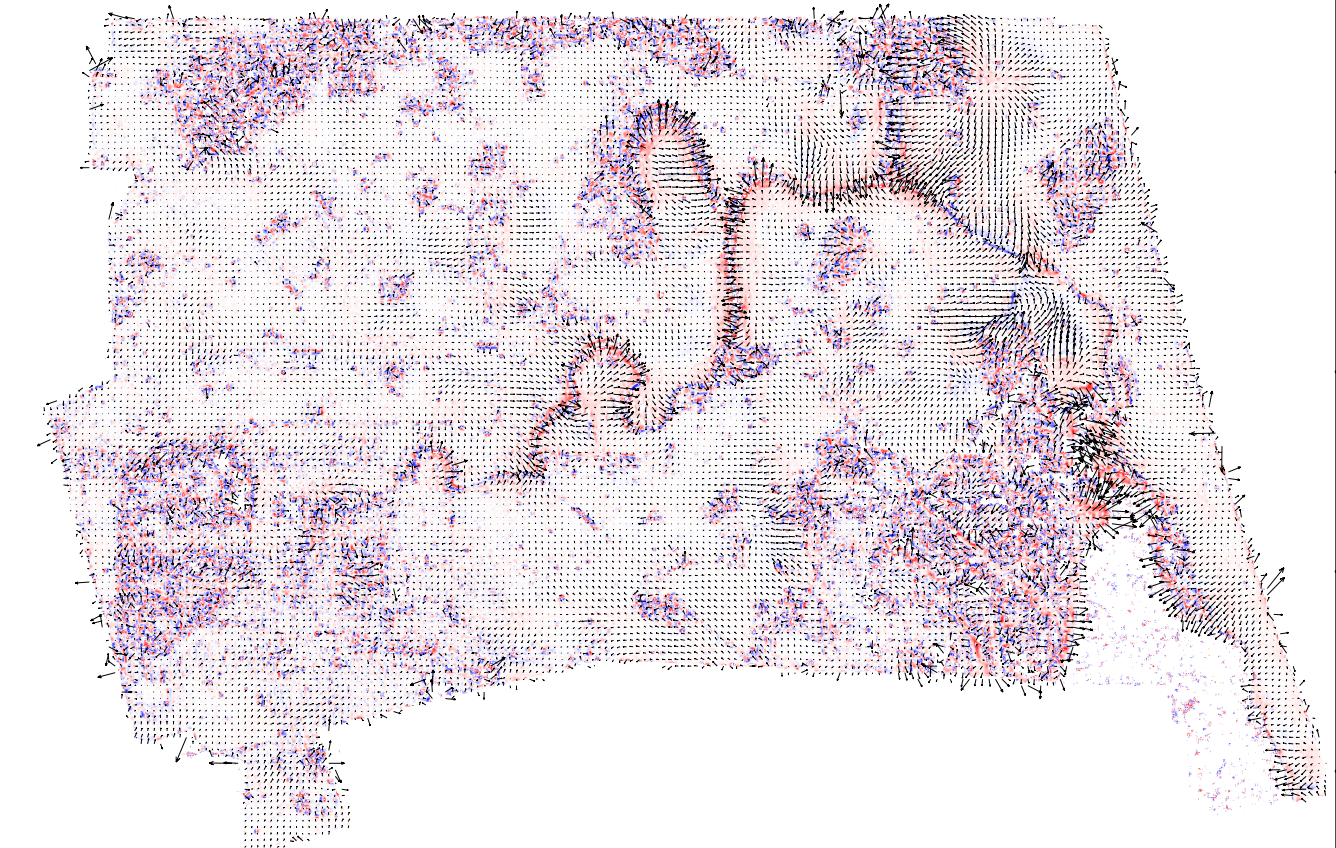

172°37'0"E

172°39'0"E

172°41'0"E

172°43'0"E

172°45'0"E

2010 - 2011a lidar acquisitions - Central extent

43°29'0"S

43°30'0"S

43°31'0"S

43°32'0"S

43°33'0"S

N

Kilometers

Imagin' Labs Corporation
530 S. Lake Ave, #320
Pasadena, CA 91101, USA

info@imaginlabs.com