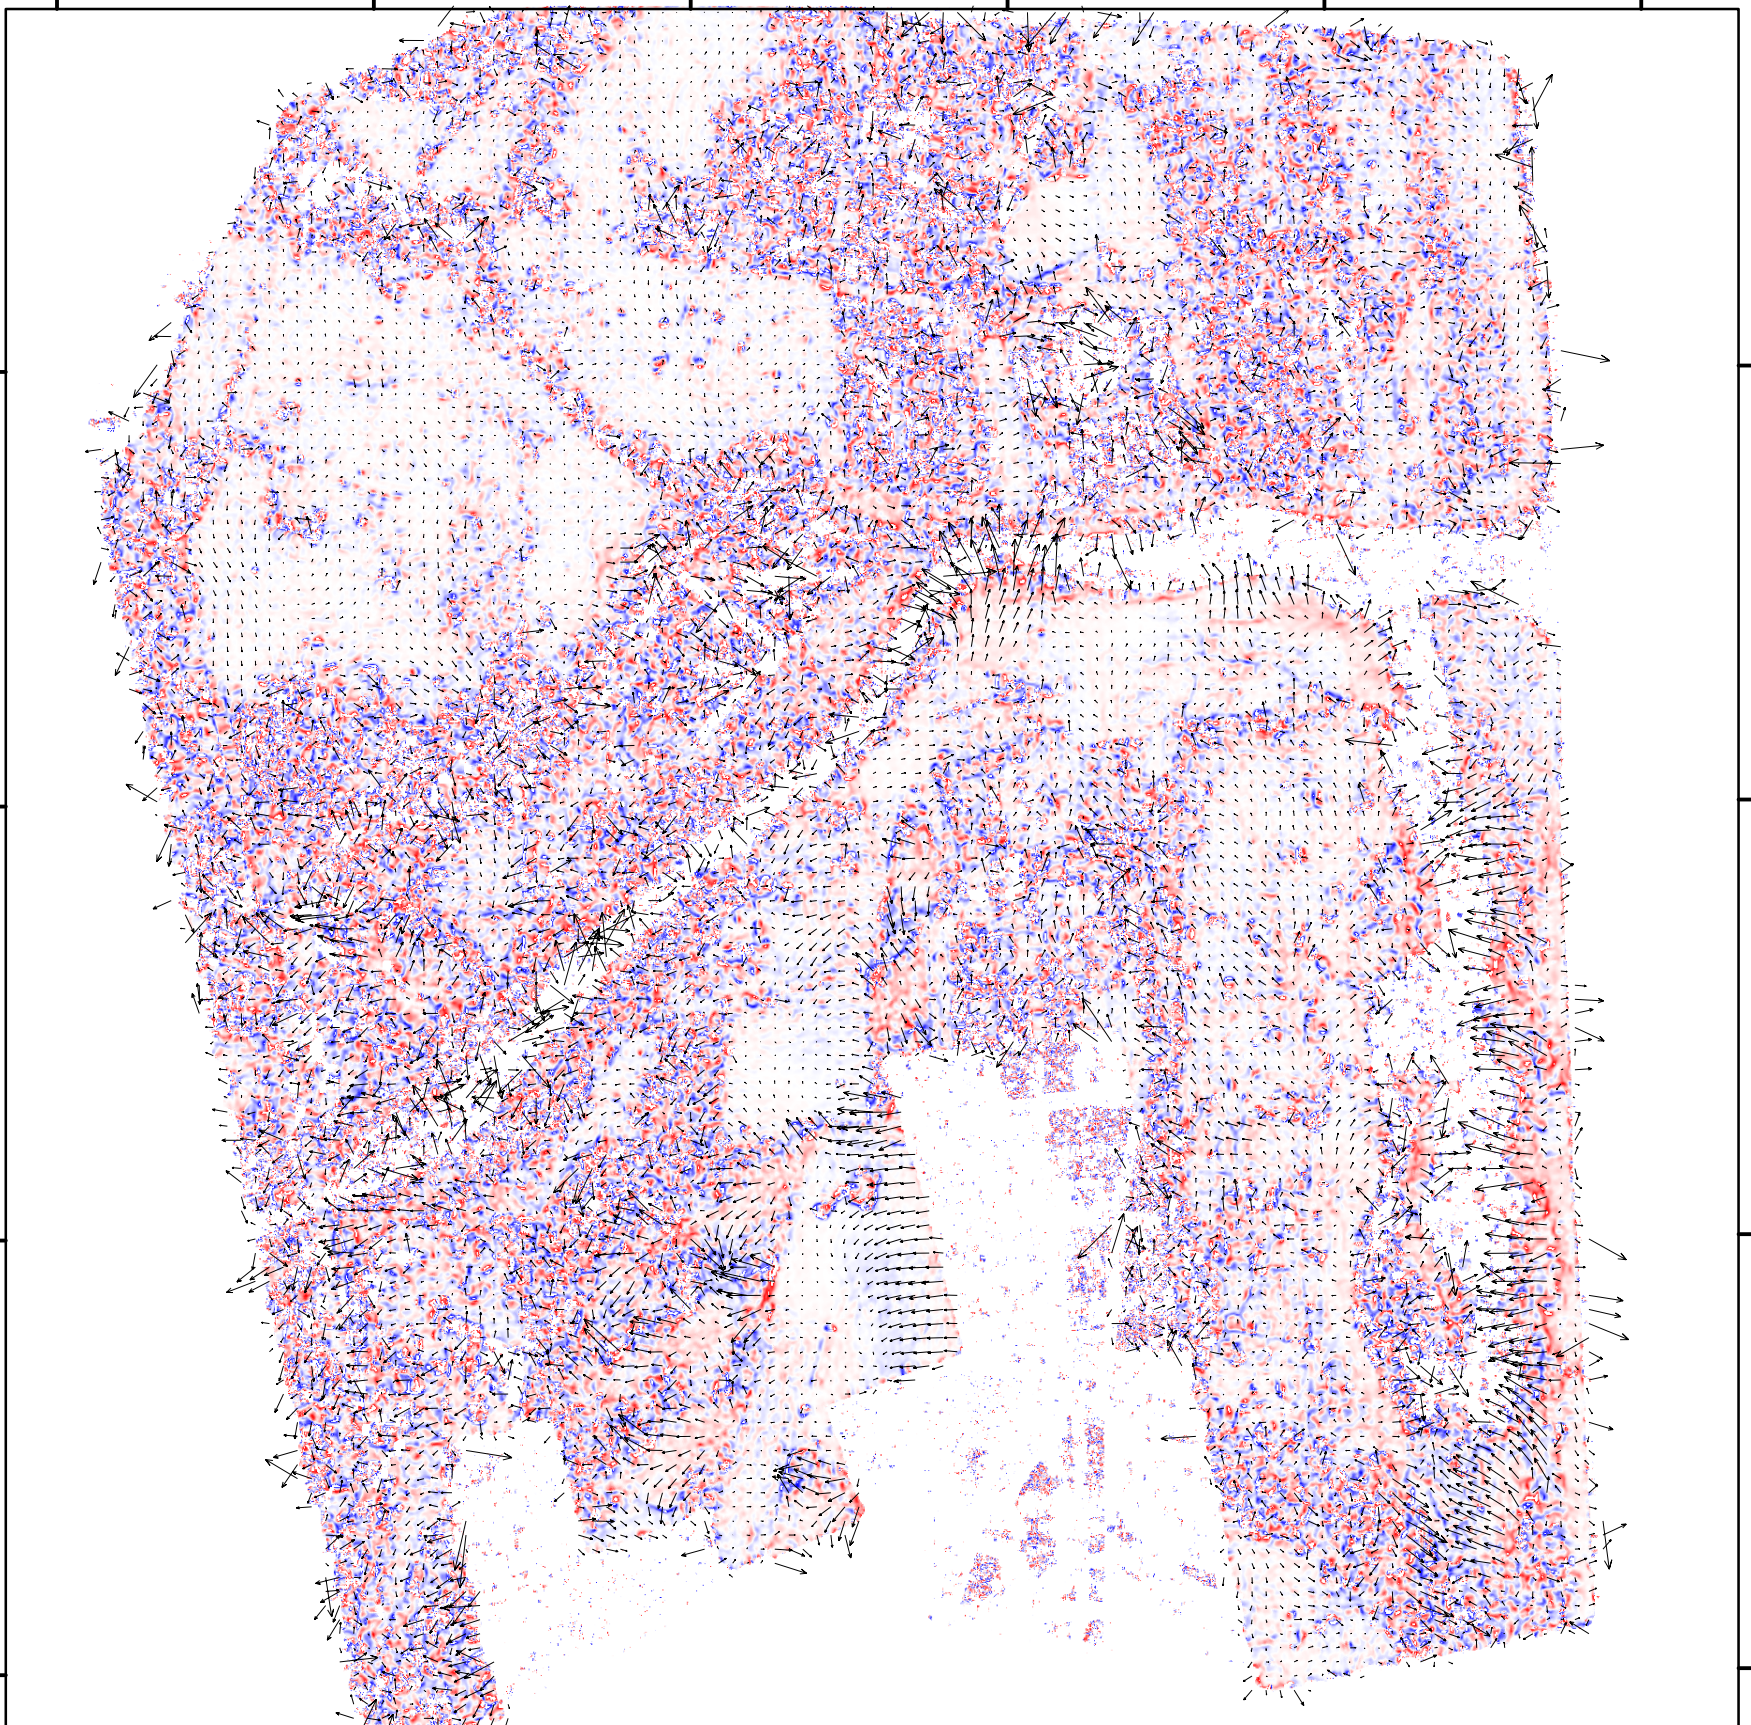

172°38'0"E

172°39'0"E

172°40'0"E

172°41'0"E

172°42'0"E

172°43'0"E

43°23'0"S

43°24'0"S

43°25'0"S

43°26'0"S

2010 - 2011a lidar acquisitions - Northern extent

-0.05 Areal strain 0.05
Compression Extension

0 0.5 1 2

Kilometers

50 cm 1m 2m
Displacement vectors

Imagin' Labs Corporation
530 S. Lake Ave, #320
Pasadena, CA 91101, USA
info@imaginlabs.com